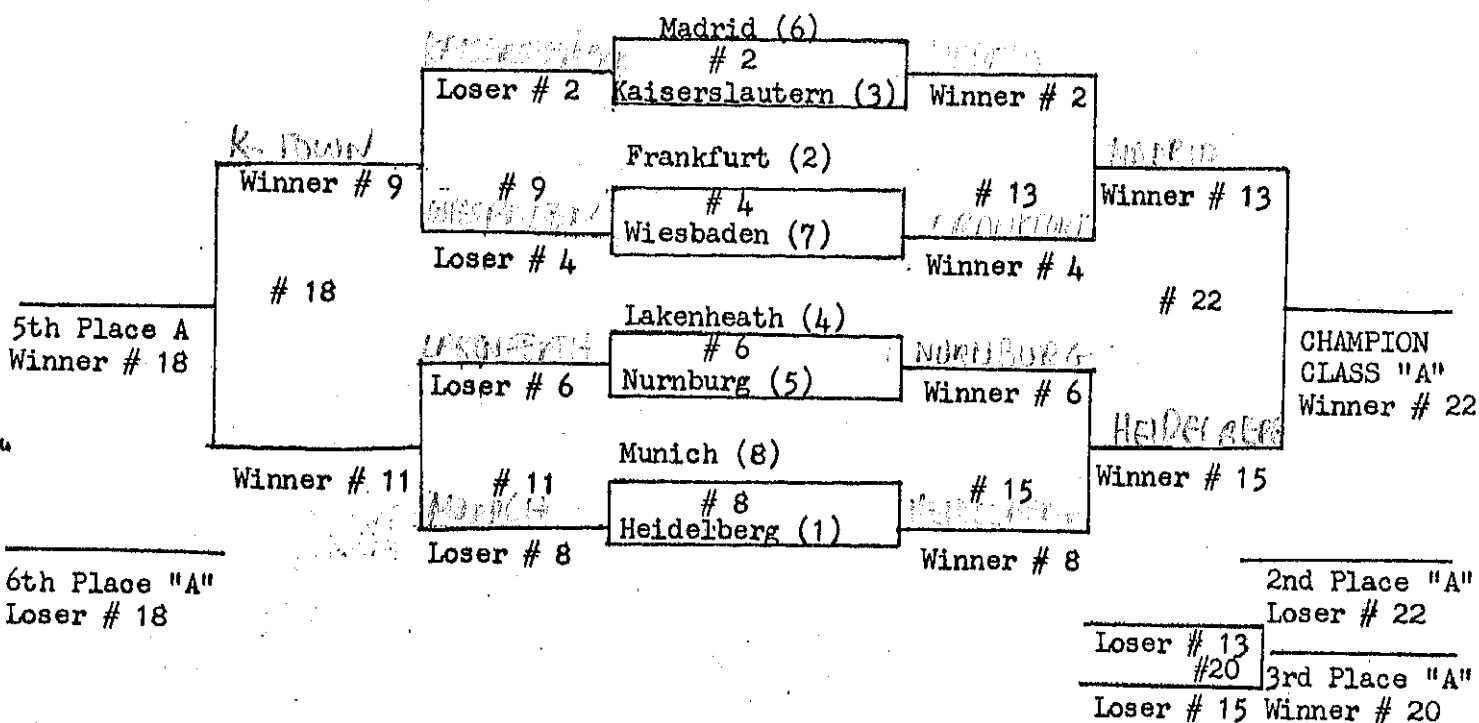

TOURNAMENT BRACKETS

CLASS A*